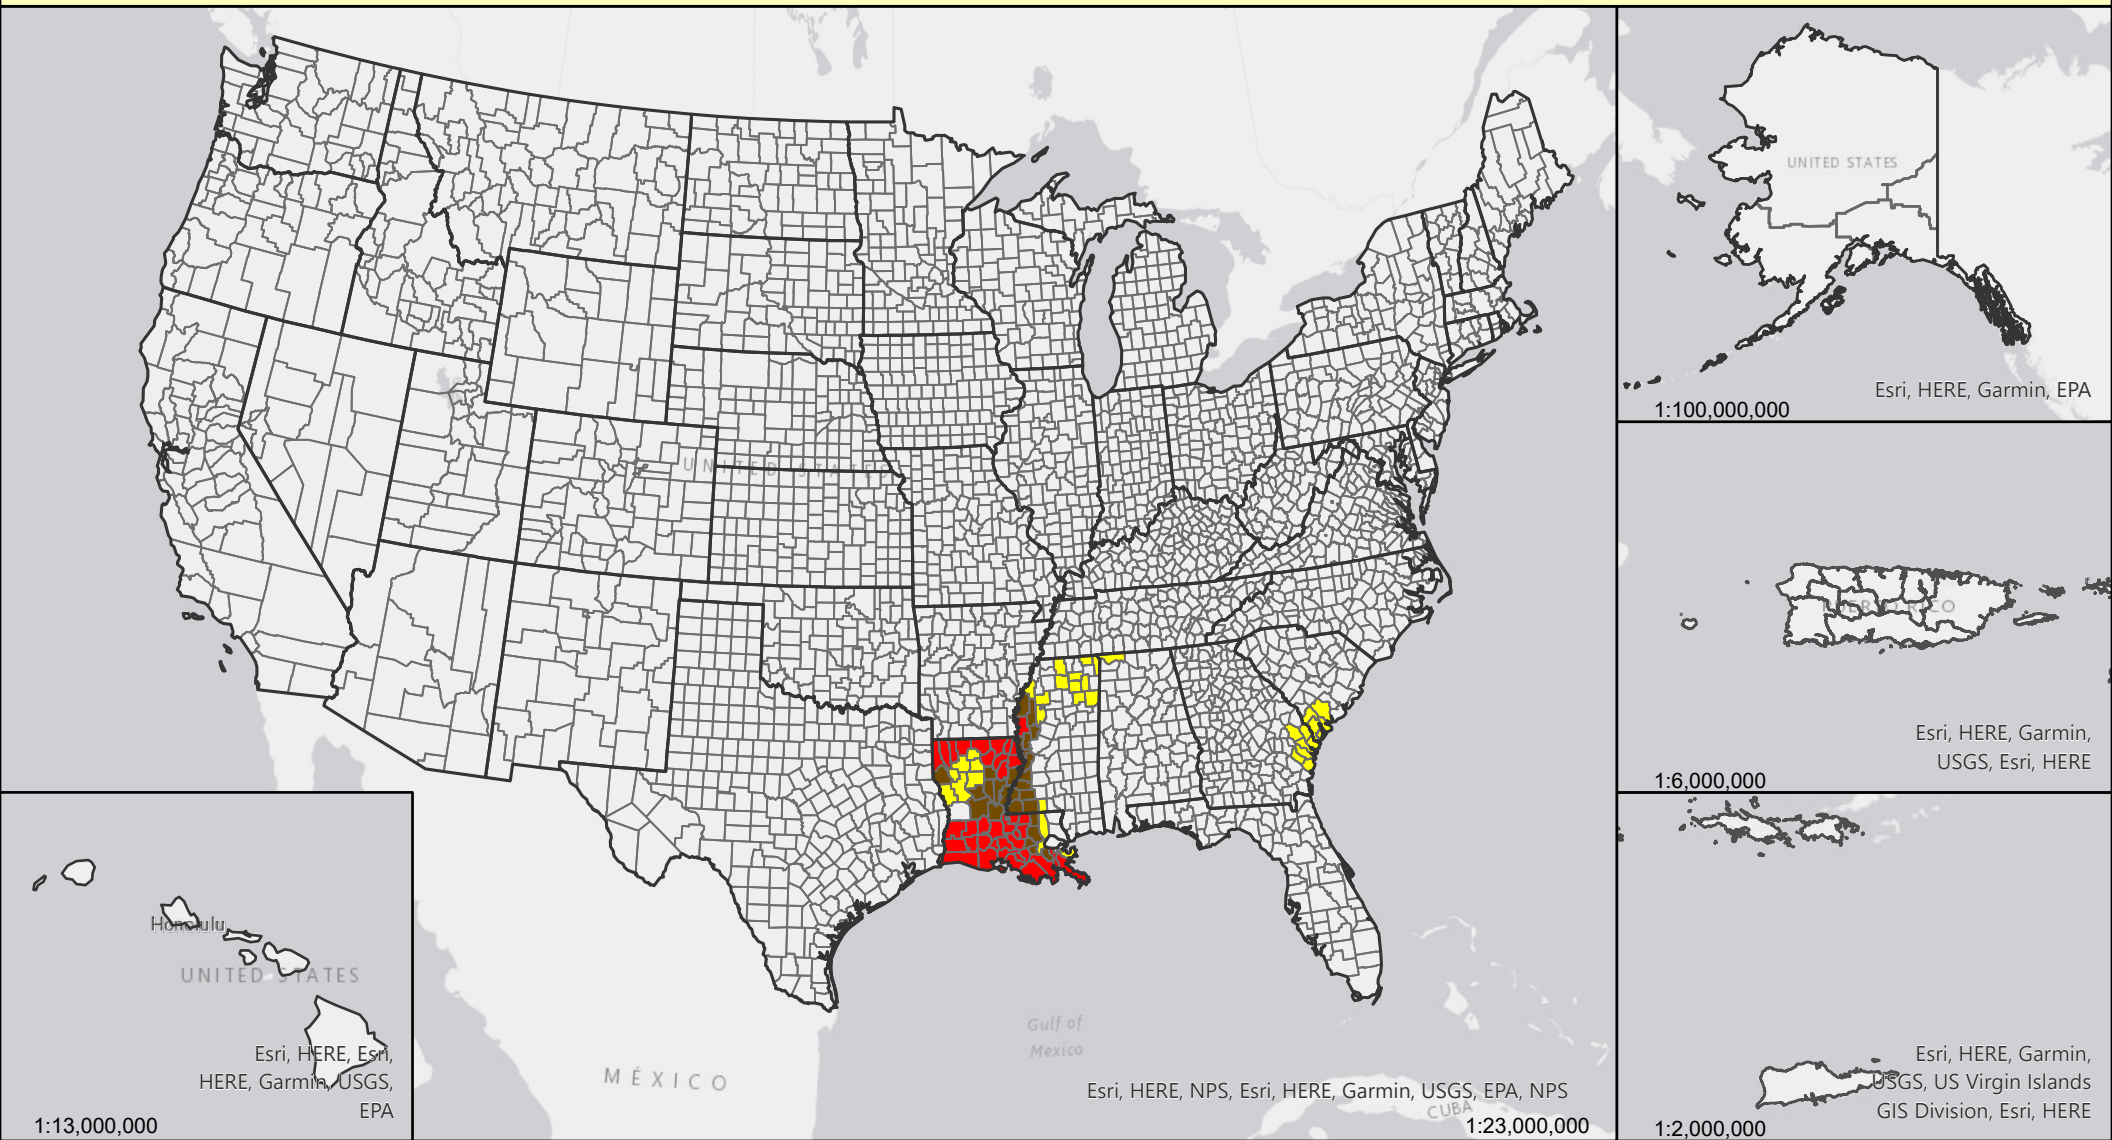

Livestock Forage Program Full Season Improved Mixed - 2022 Program Year

Eligible County Payment Months

- 1
- 2
- 3
- 4
- 5
- No Data

Map Scales Vary
Data Update - 12-29-22