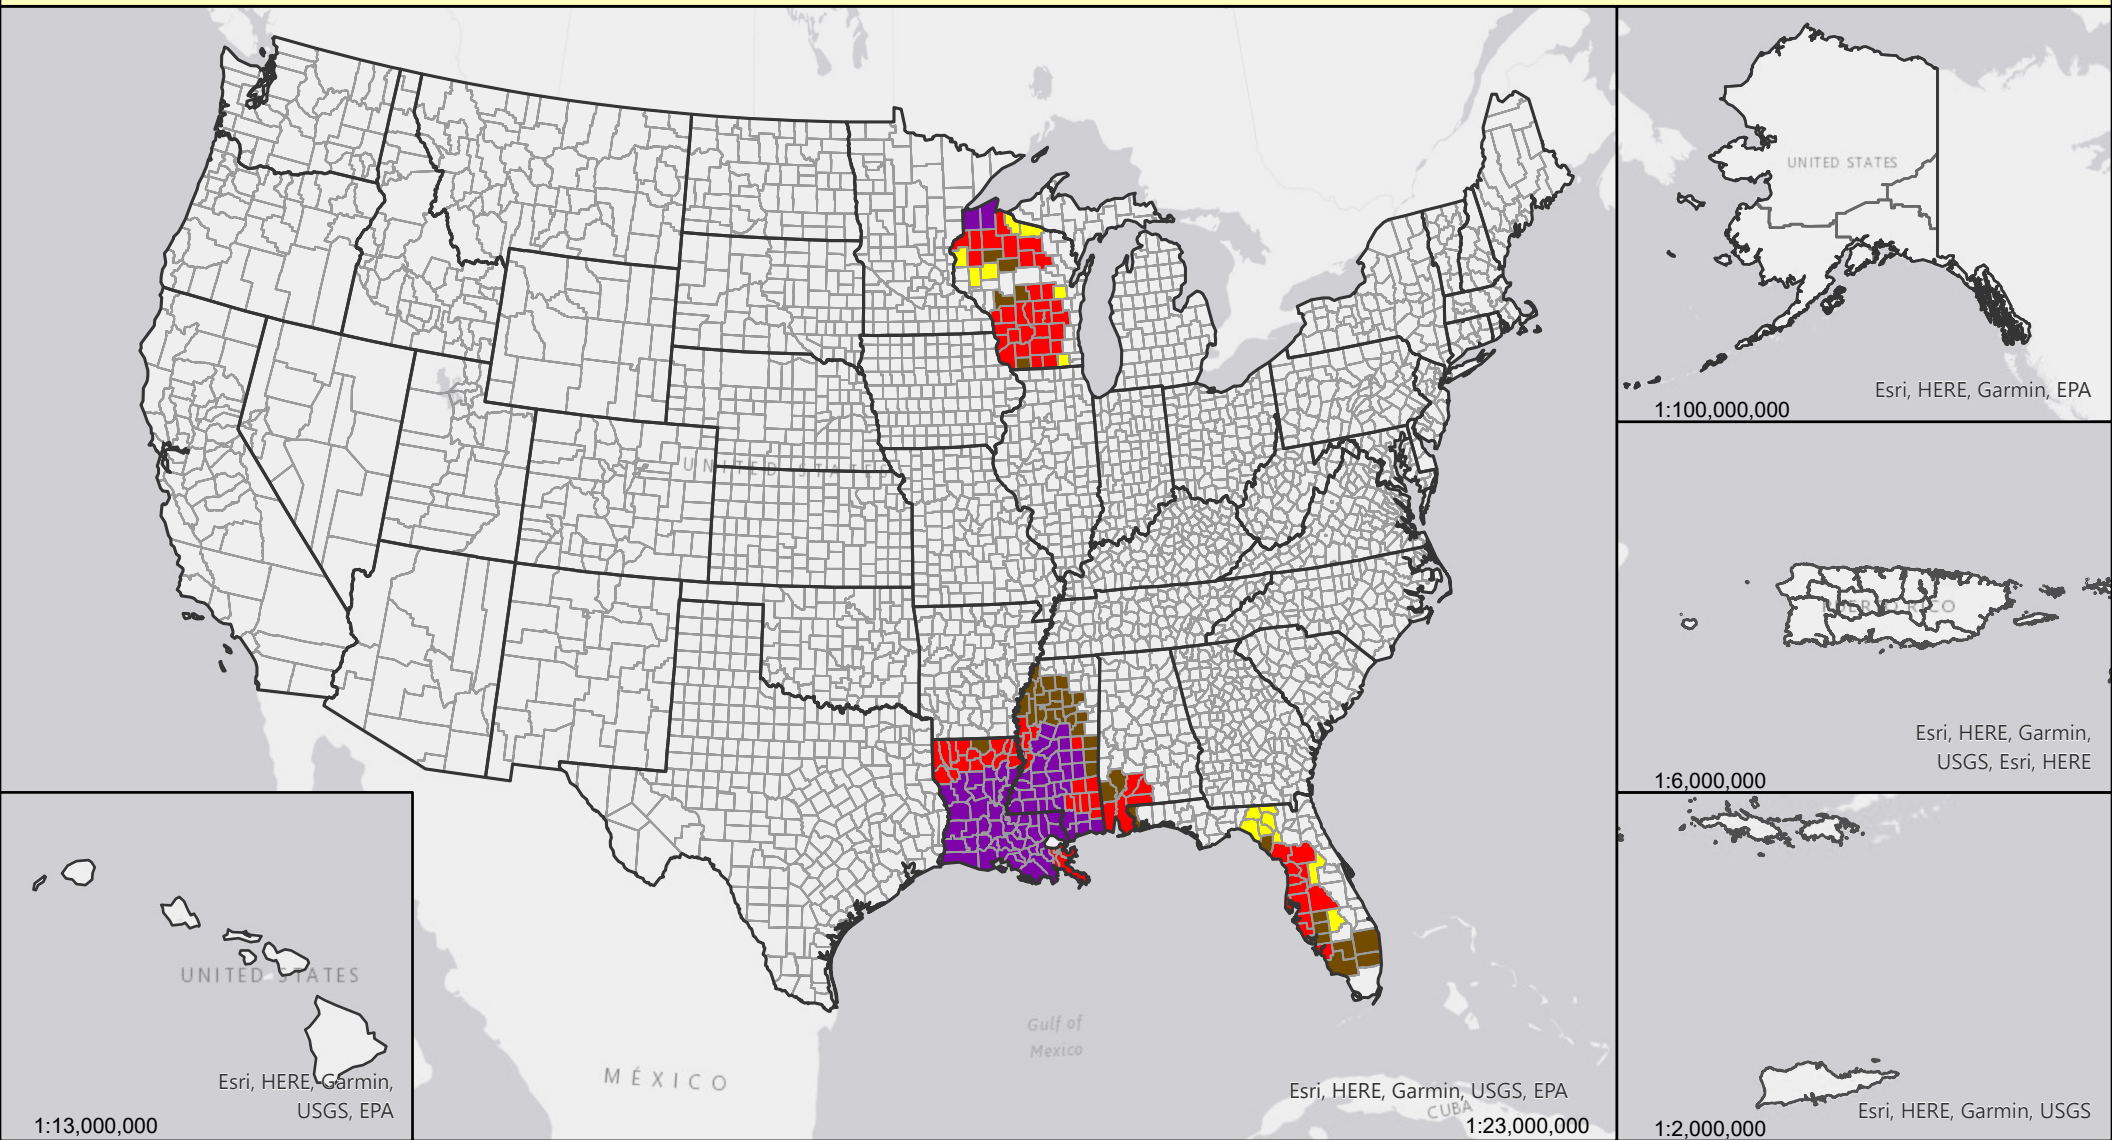

Livestock Forage Program Full Season Improved Mixed - 2023 Program Year

Eligible County Payment Months

Map Scales Vary
Data Update -10-19-23