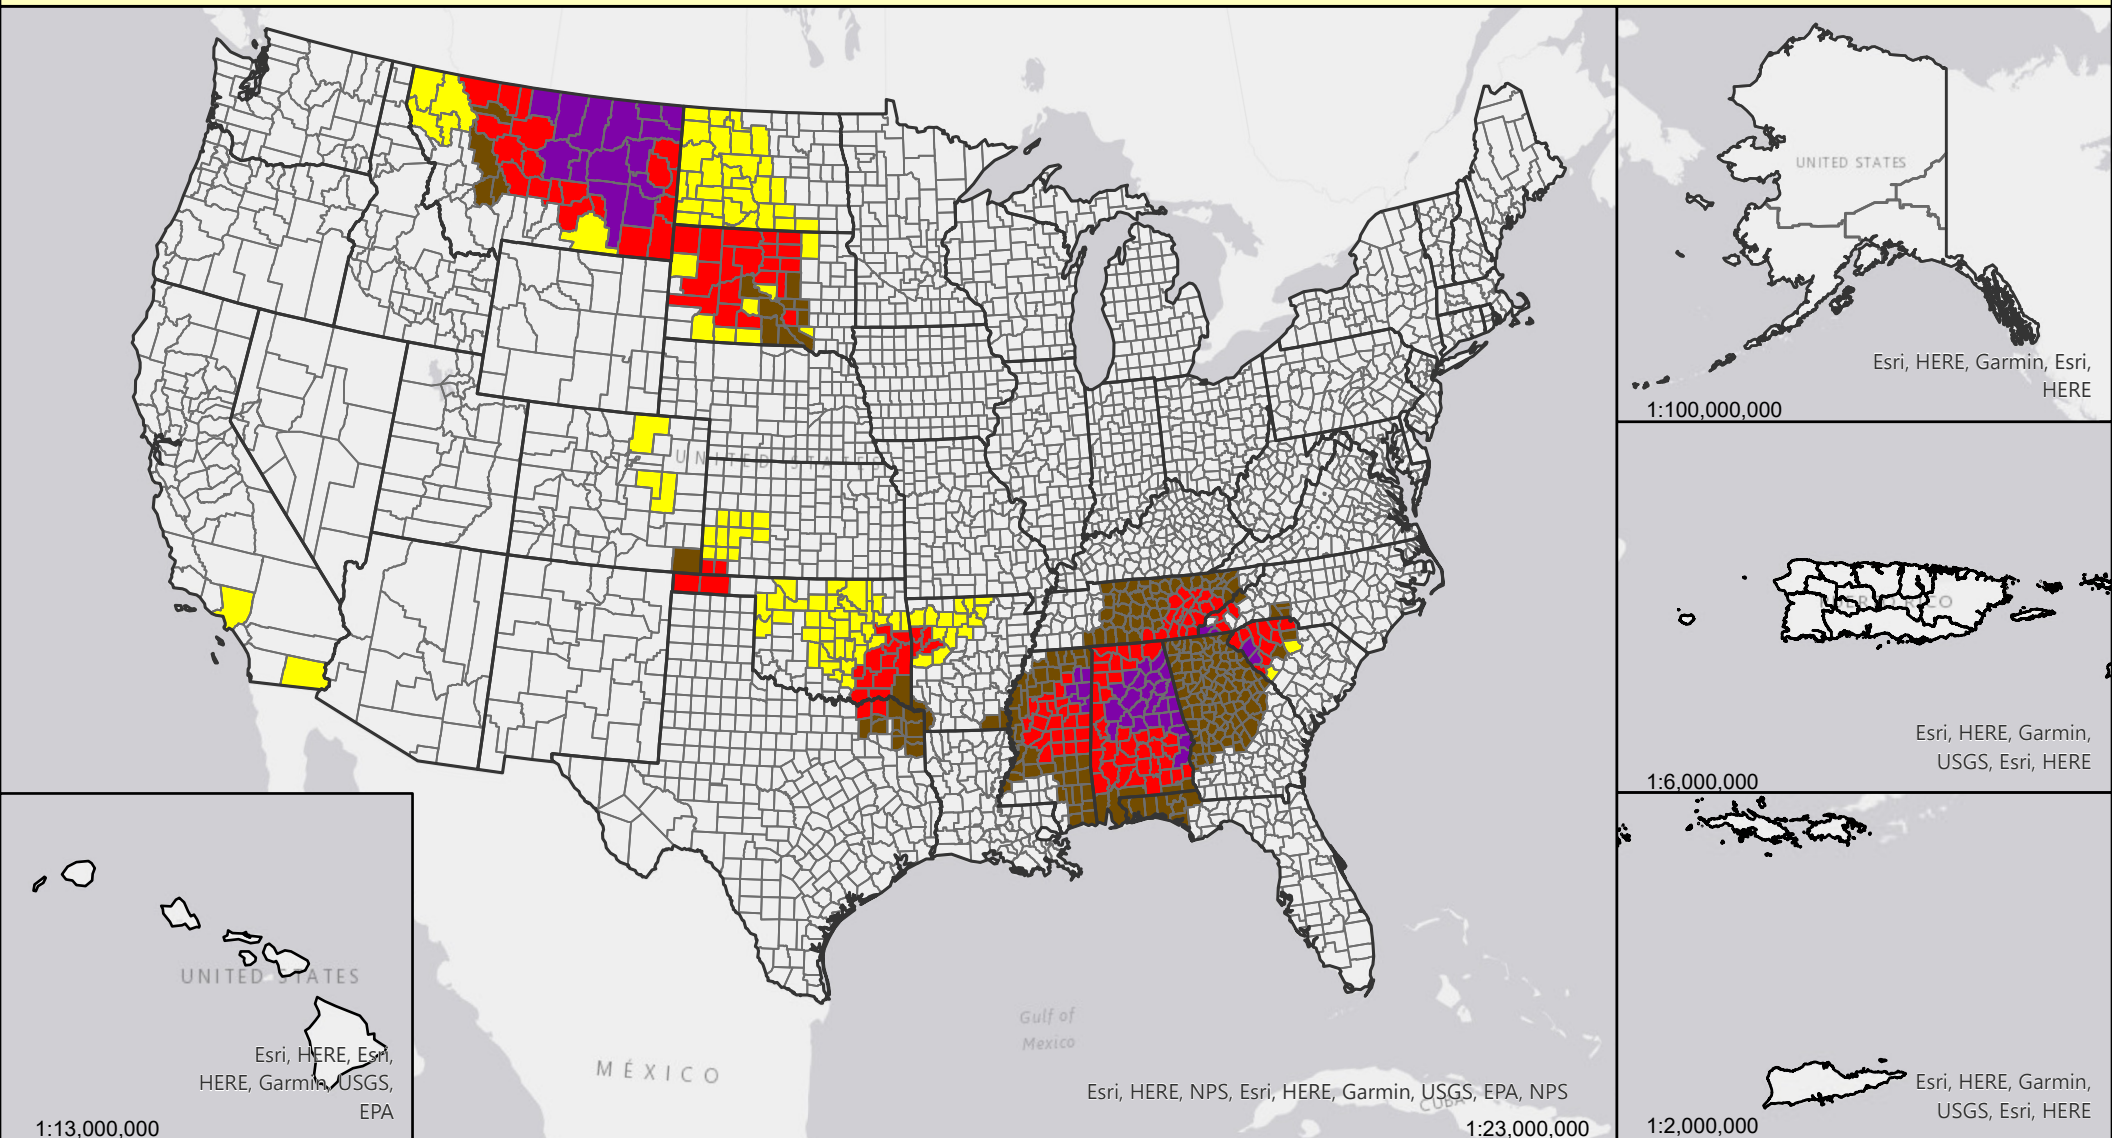

Livestock Forage Program Long Season Small Grains - 2017 Program Year

Eligible County Payment Months

Map Scales Vary
Data Update - 12-28-17