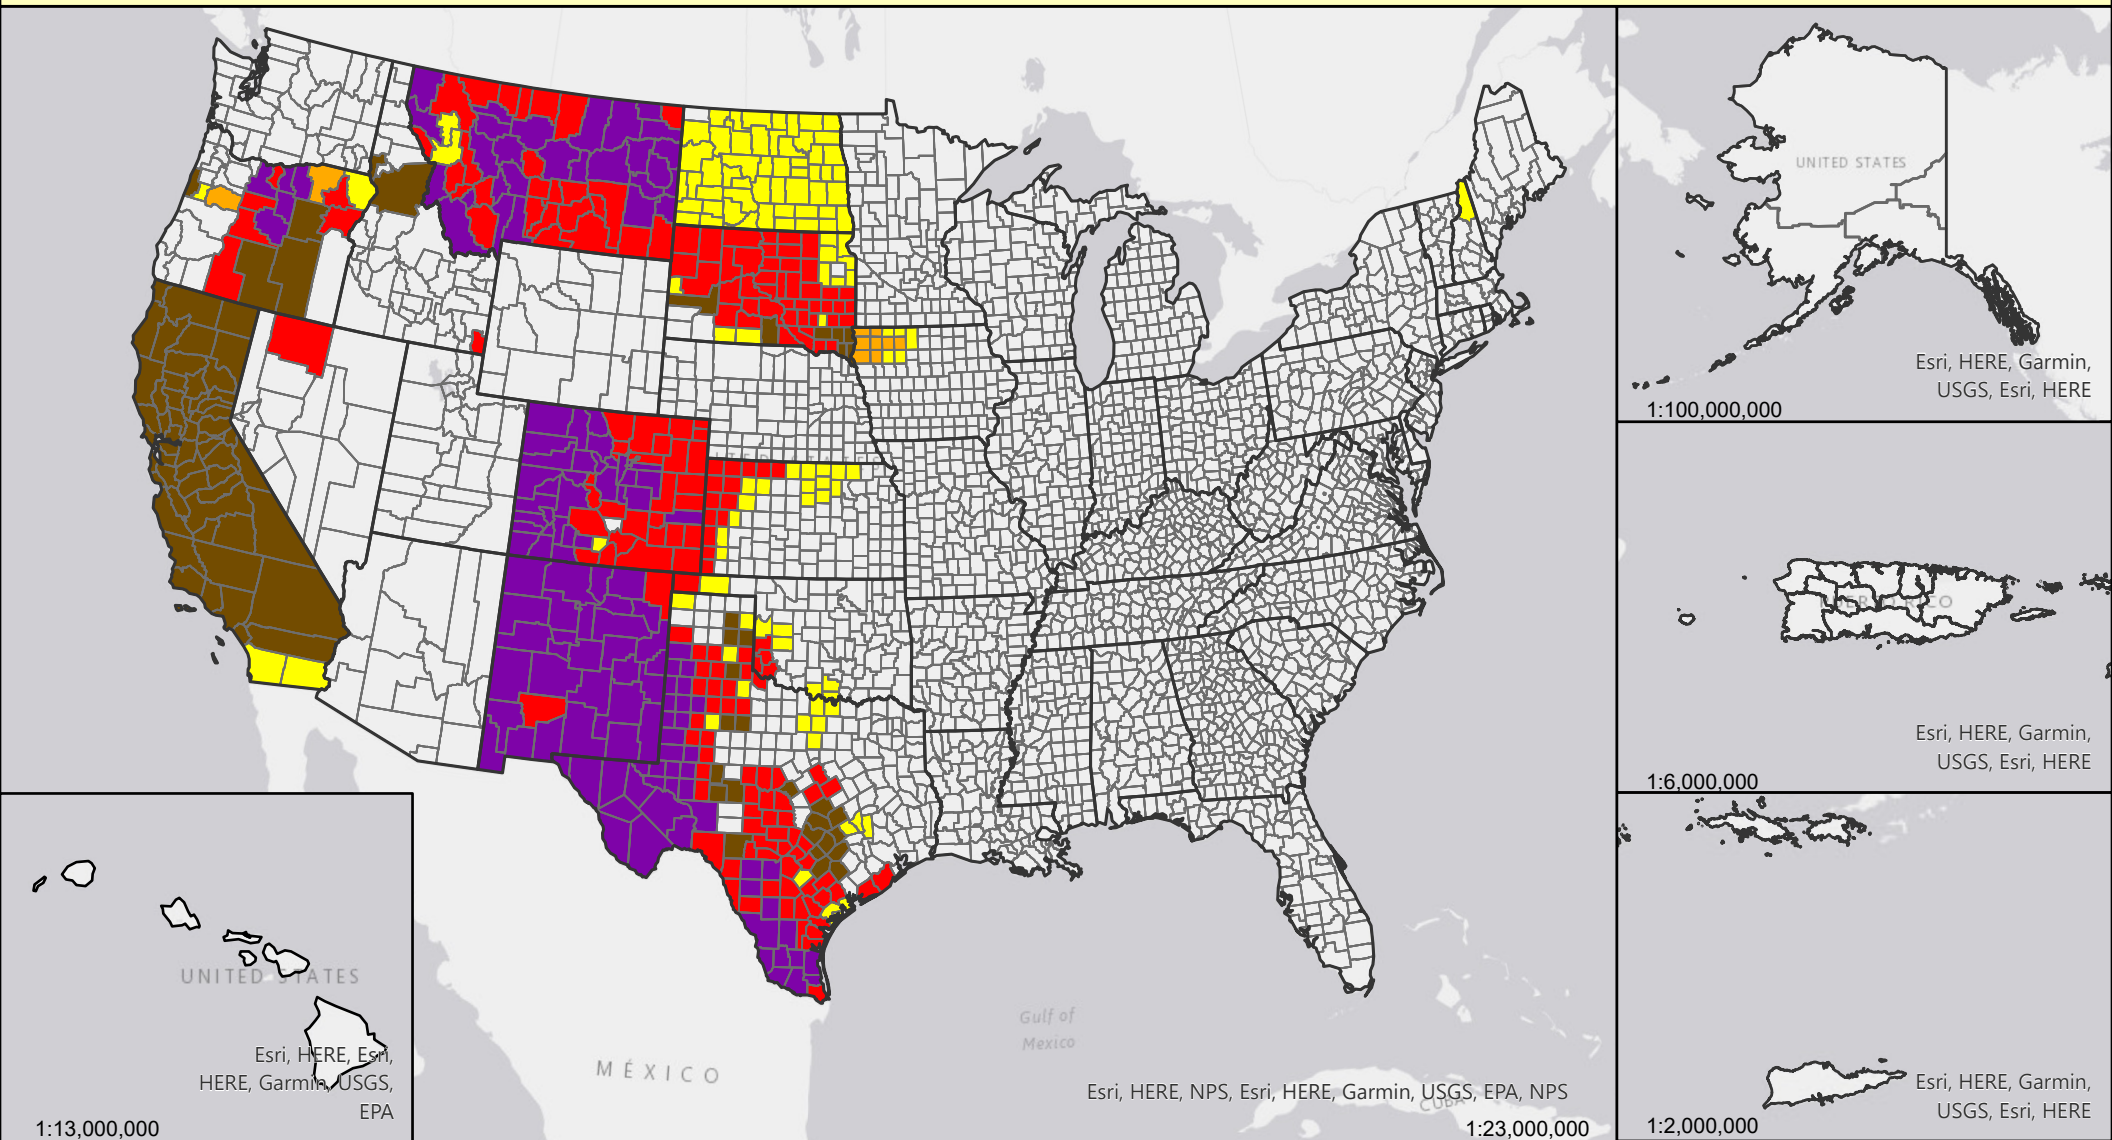

Livestock Forage Program Long Season Small Grains - 2021 Program Year

Eligible County Payment Months

- 1
- 2
- 3
- 4
- 5
- No Data

Map Scales Vary
Data Update - 04-07-22