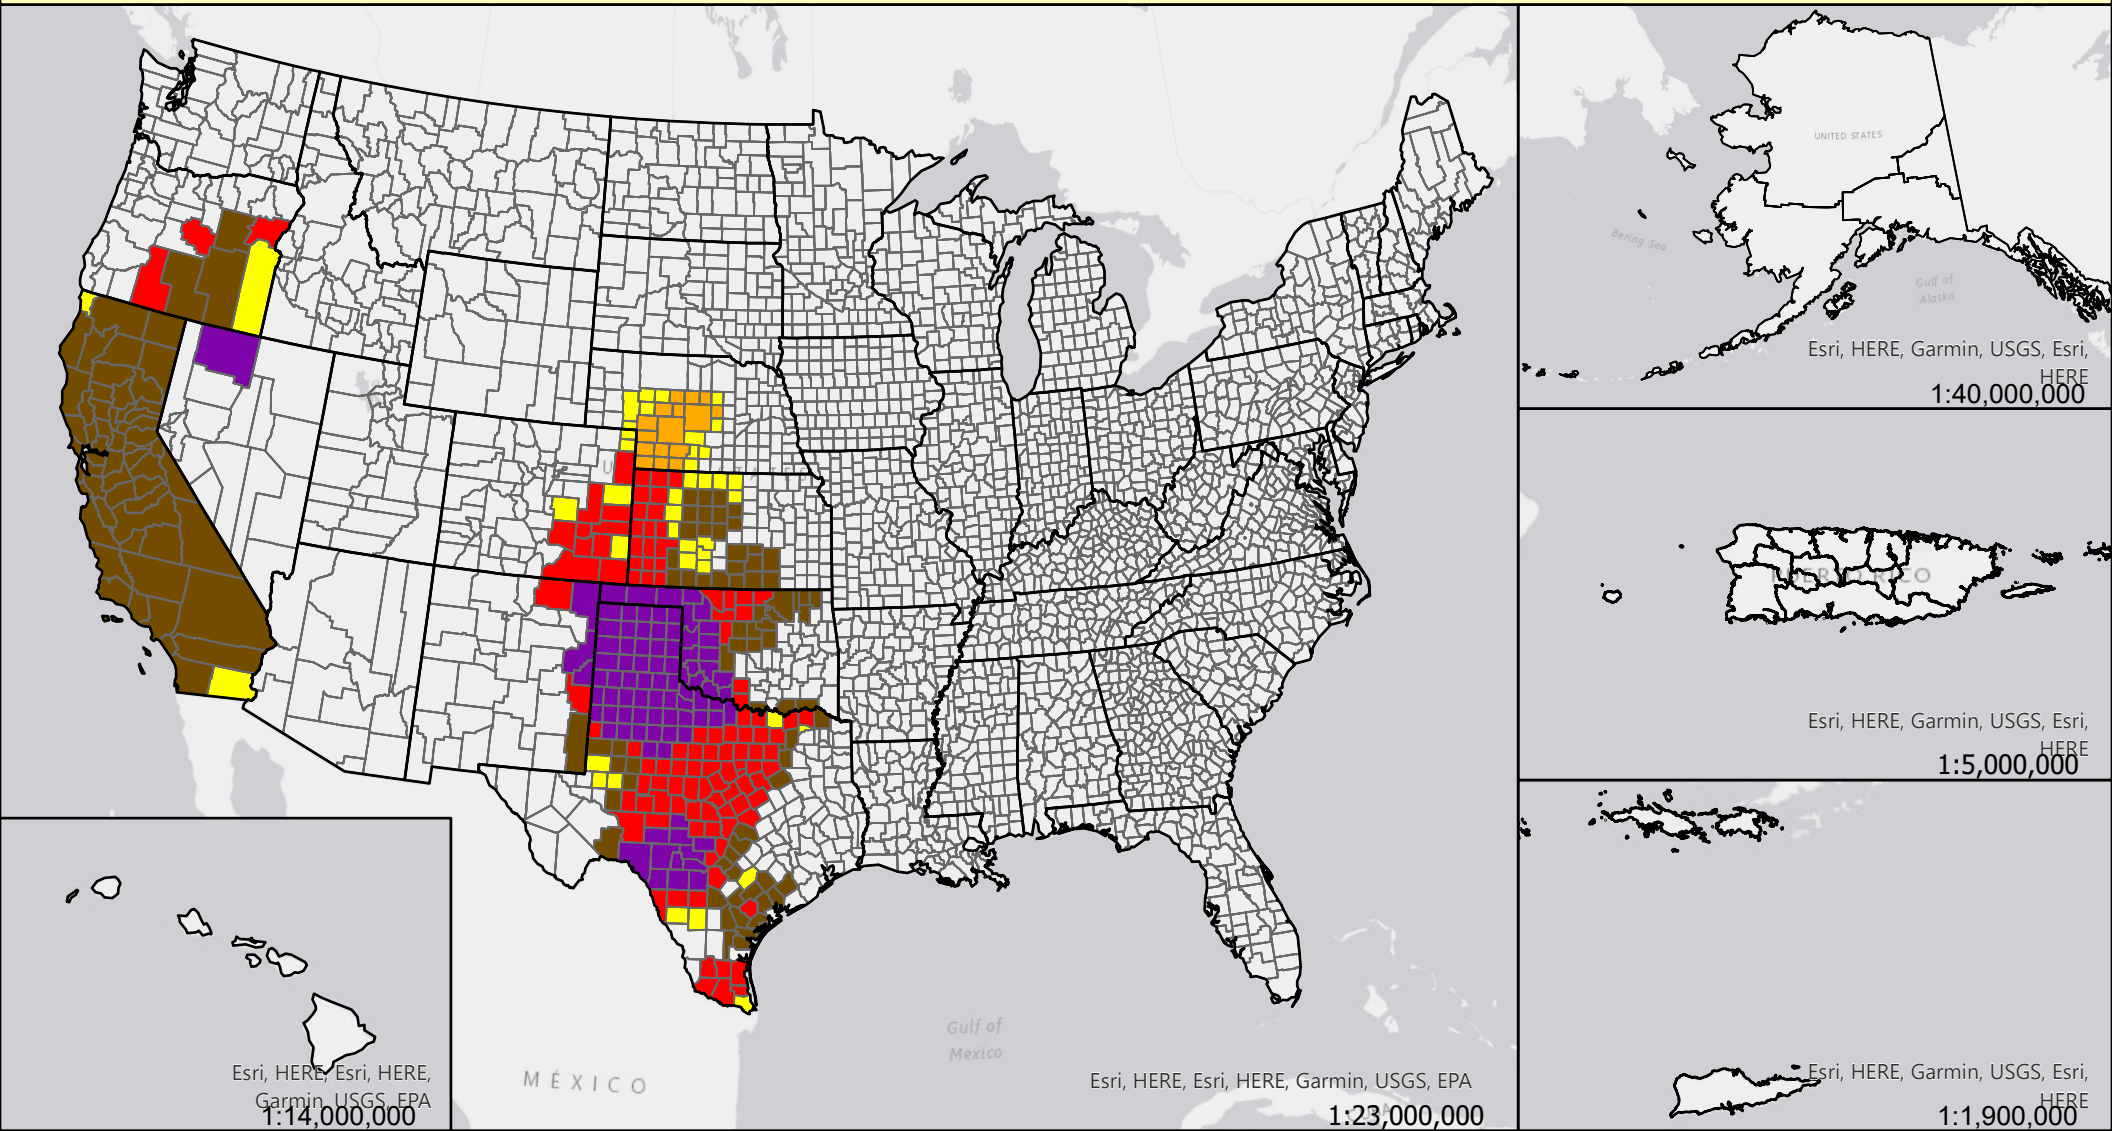

Livestock Forage Program Long Season Small Grains - 2014 Program Year

Eligible County Payment Months

Map Scales Vary
Data Update - 12-31-14