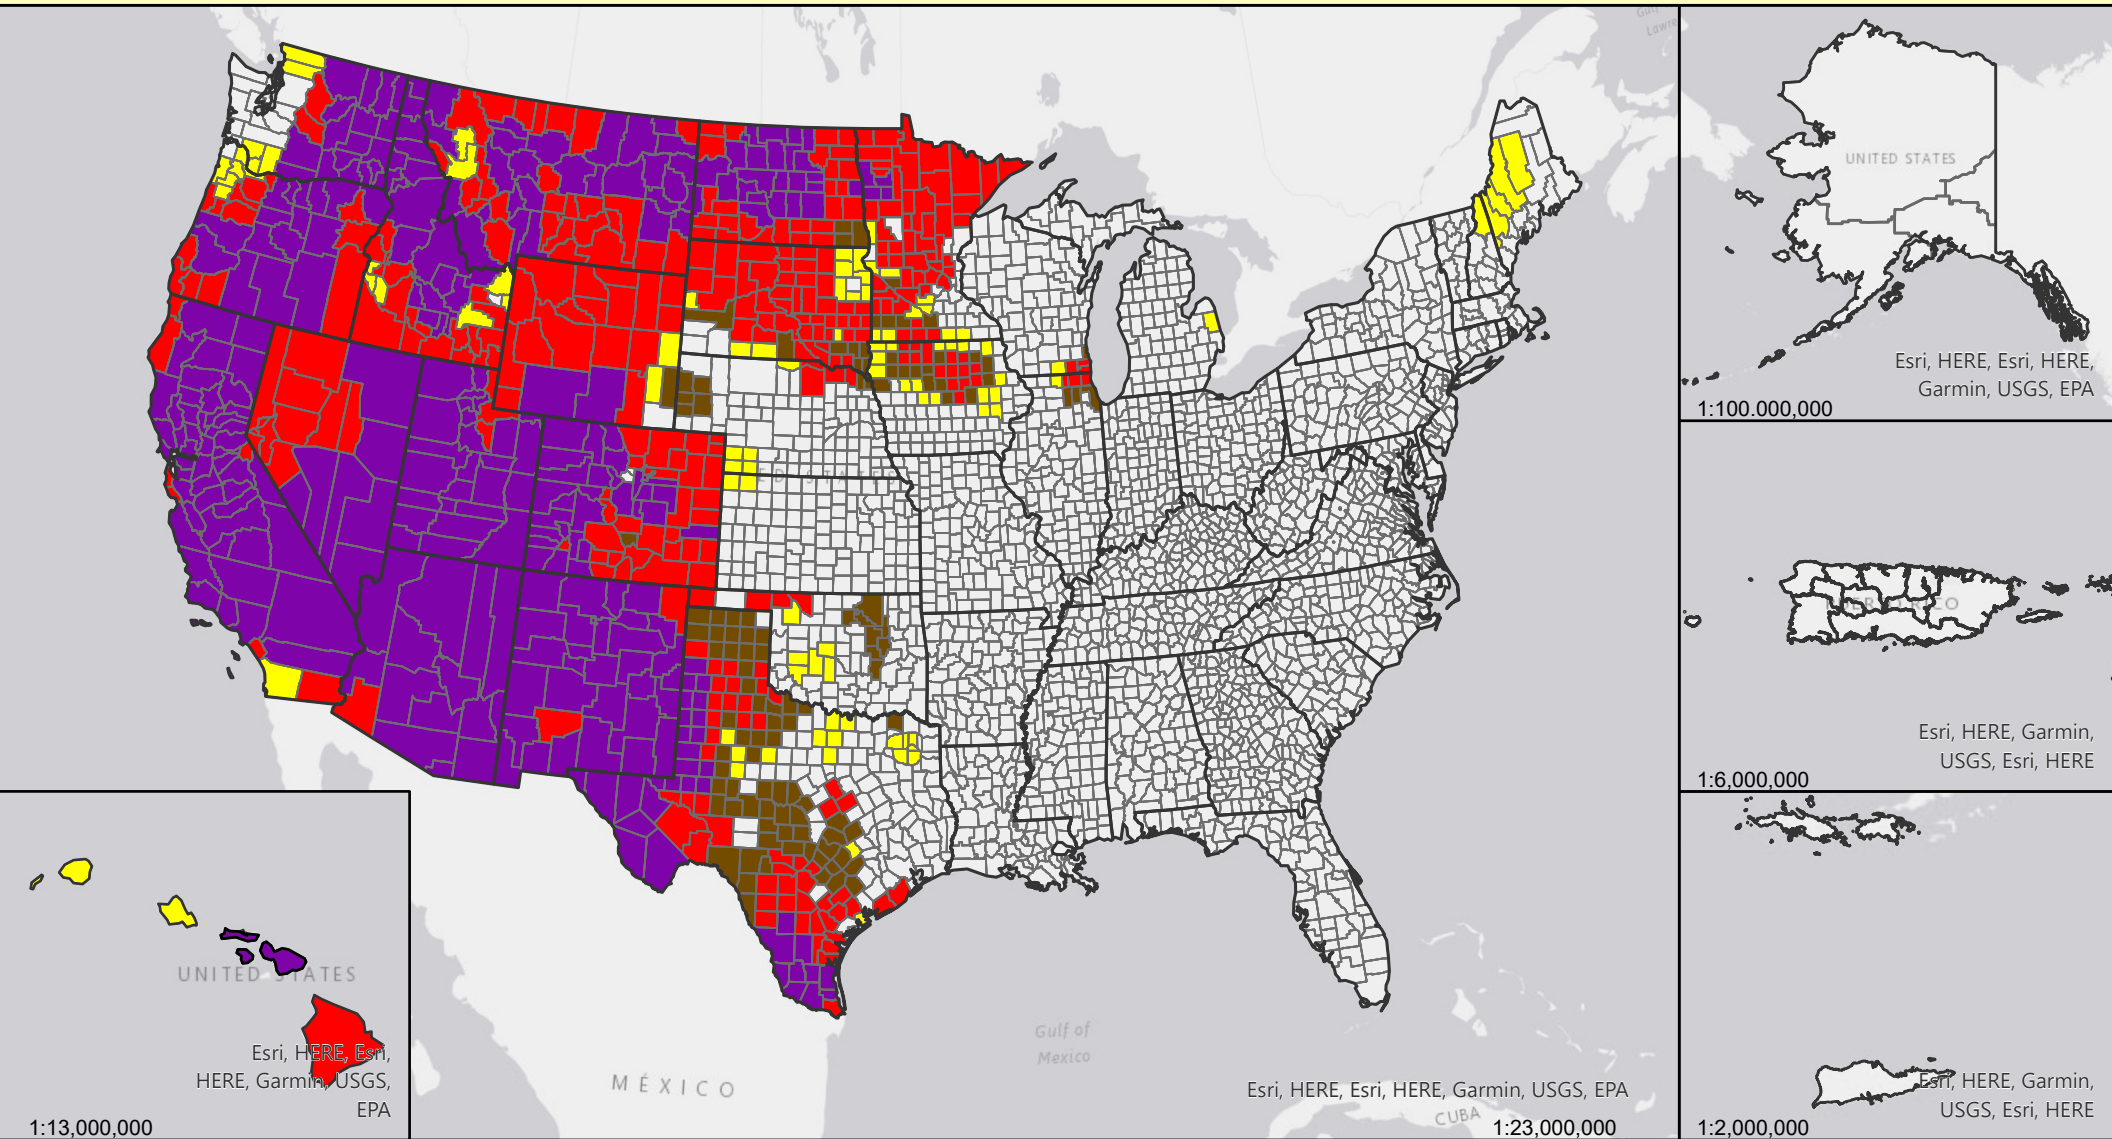

Livestock Forage Program Native Pasture - 2021 Program Year

Eligible County Payment Months

Map Scales Vary
Data Update - 04-07-22