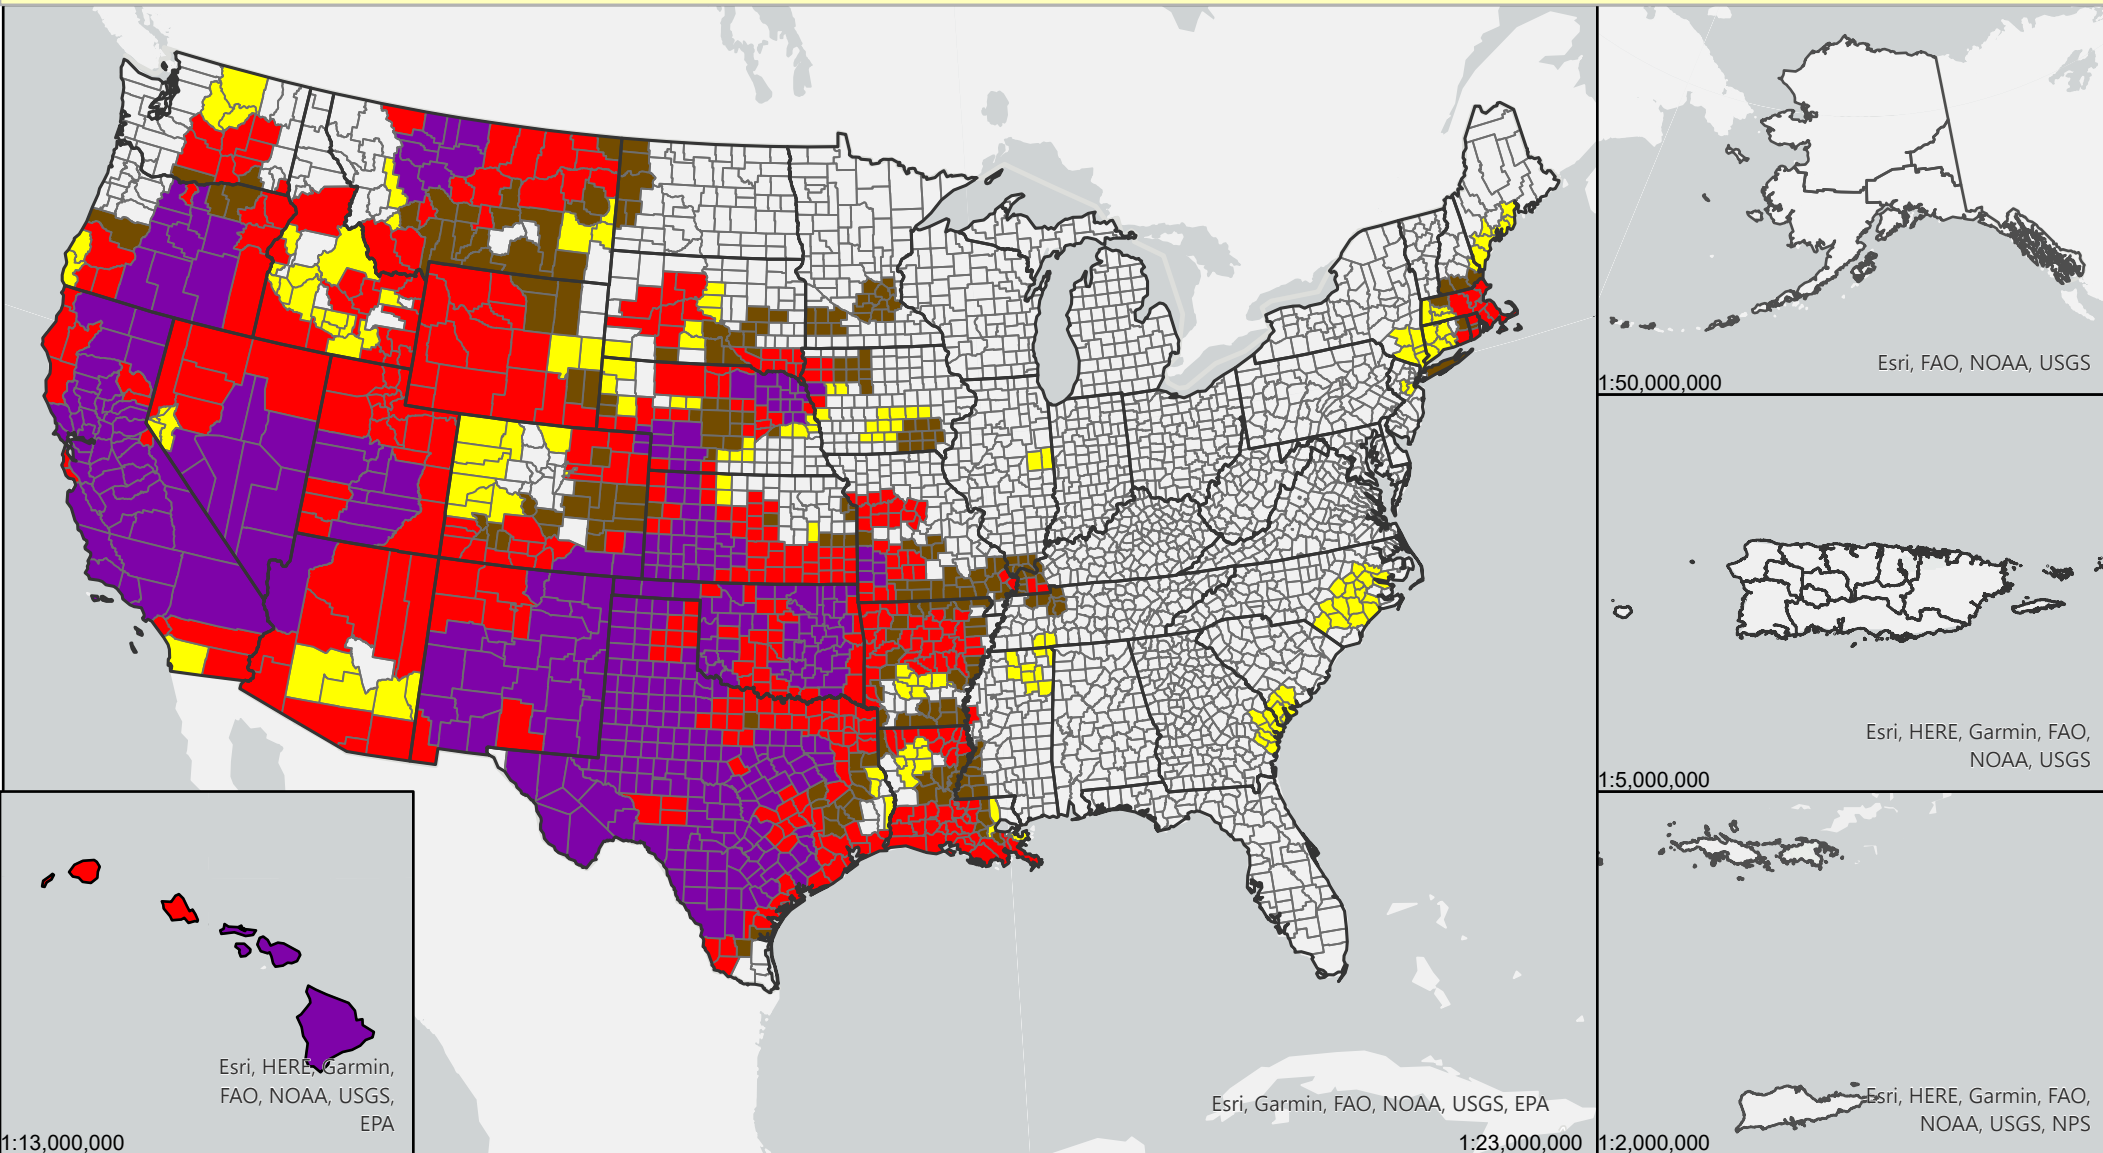

Livestock Forage Program Native Pasture - 2022 Program Year

Eligible County Payment Months

Map Scales Vary
Data Update - 12-29-22