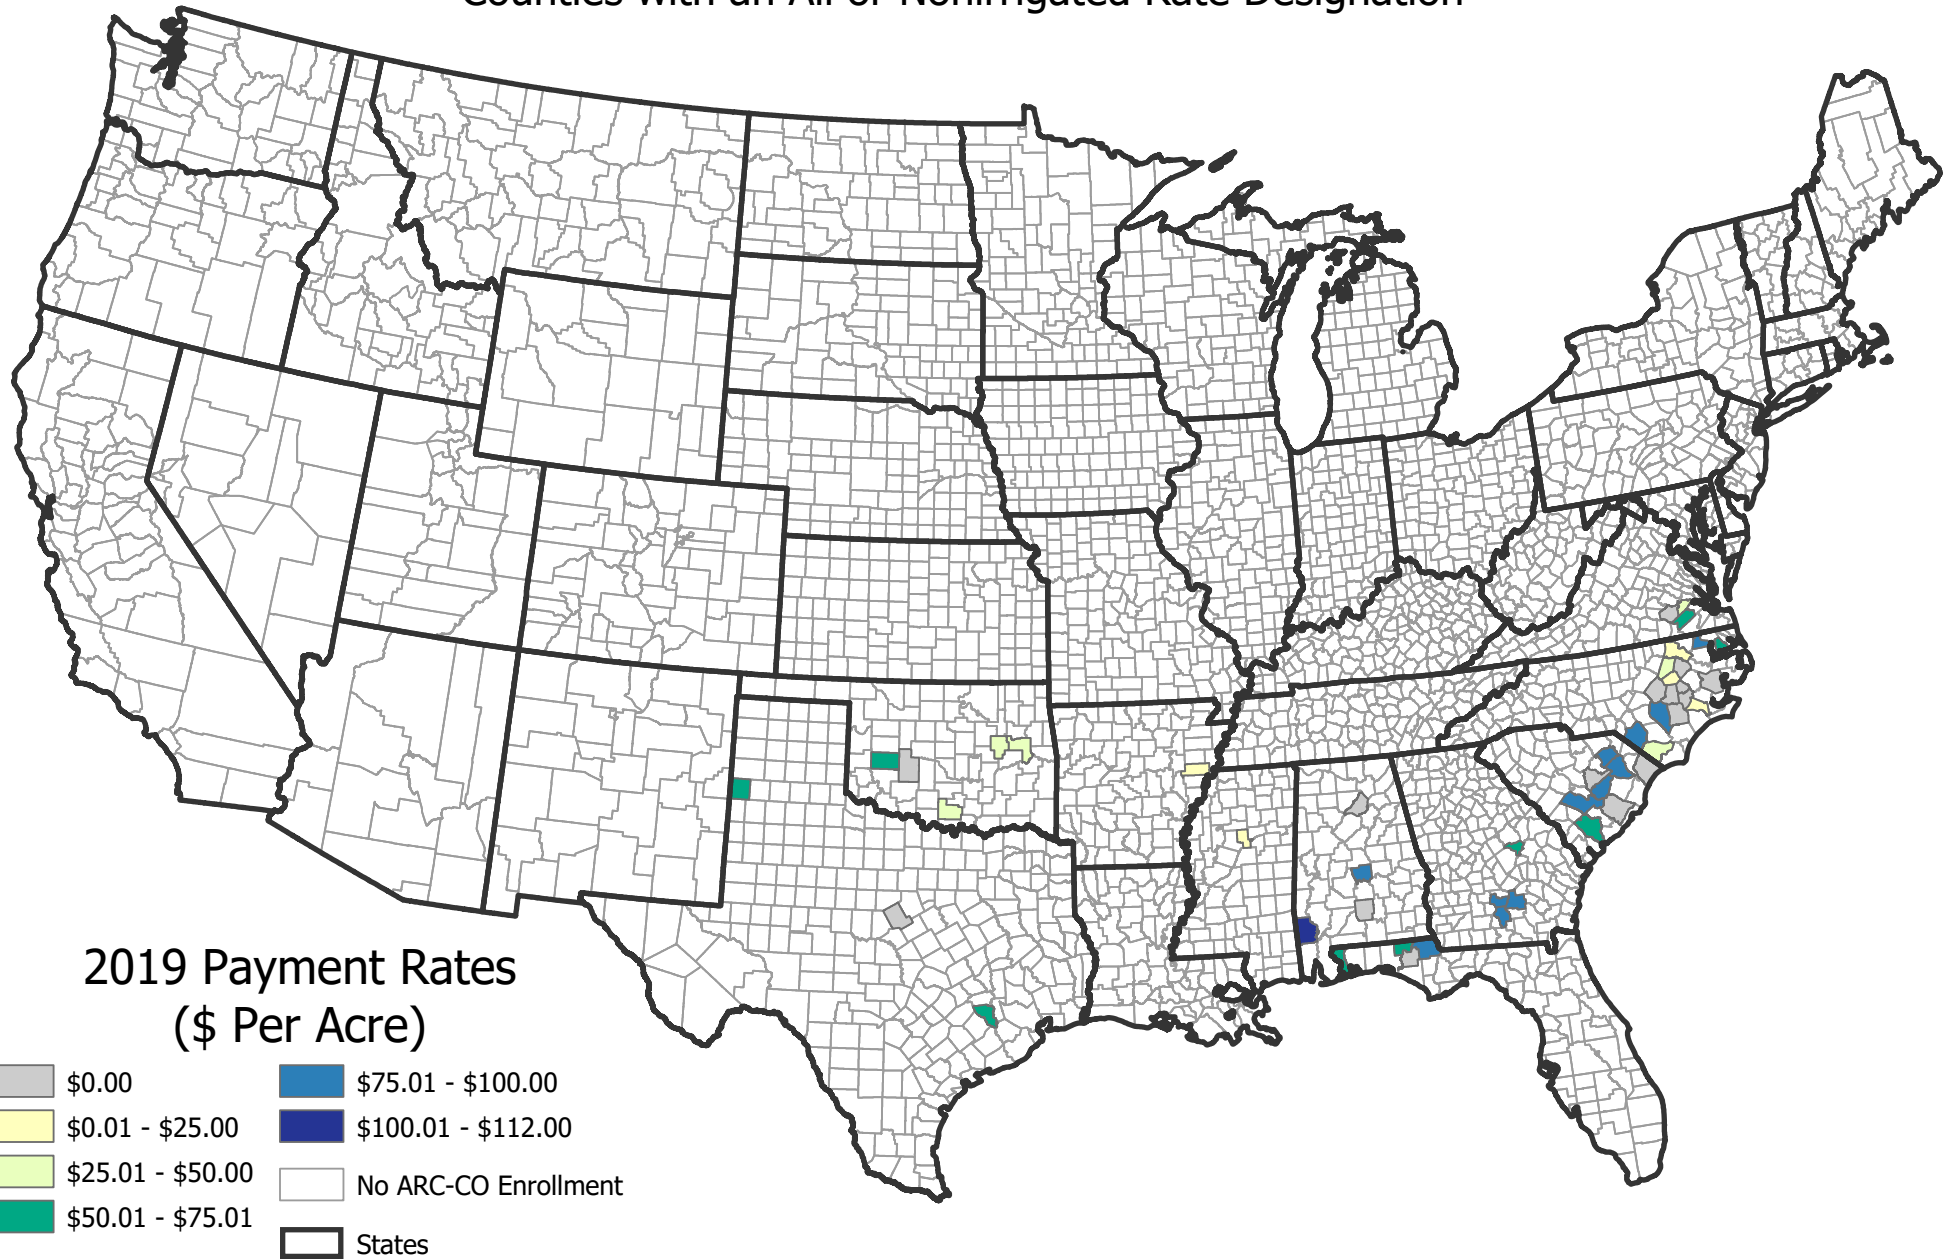

2019 ARC-CO Payment Rates for Peanuts

Counties with an All or Nonirrigated Rate Designation

Map is intended for Farm Service Agency (FSA) purposes only. Map depicted only serves as a general reference map.