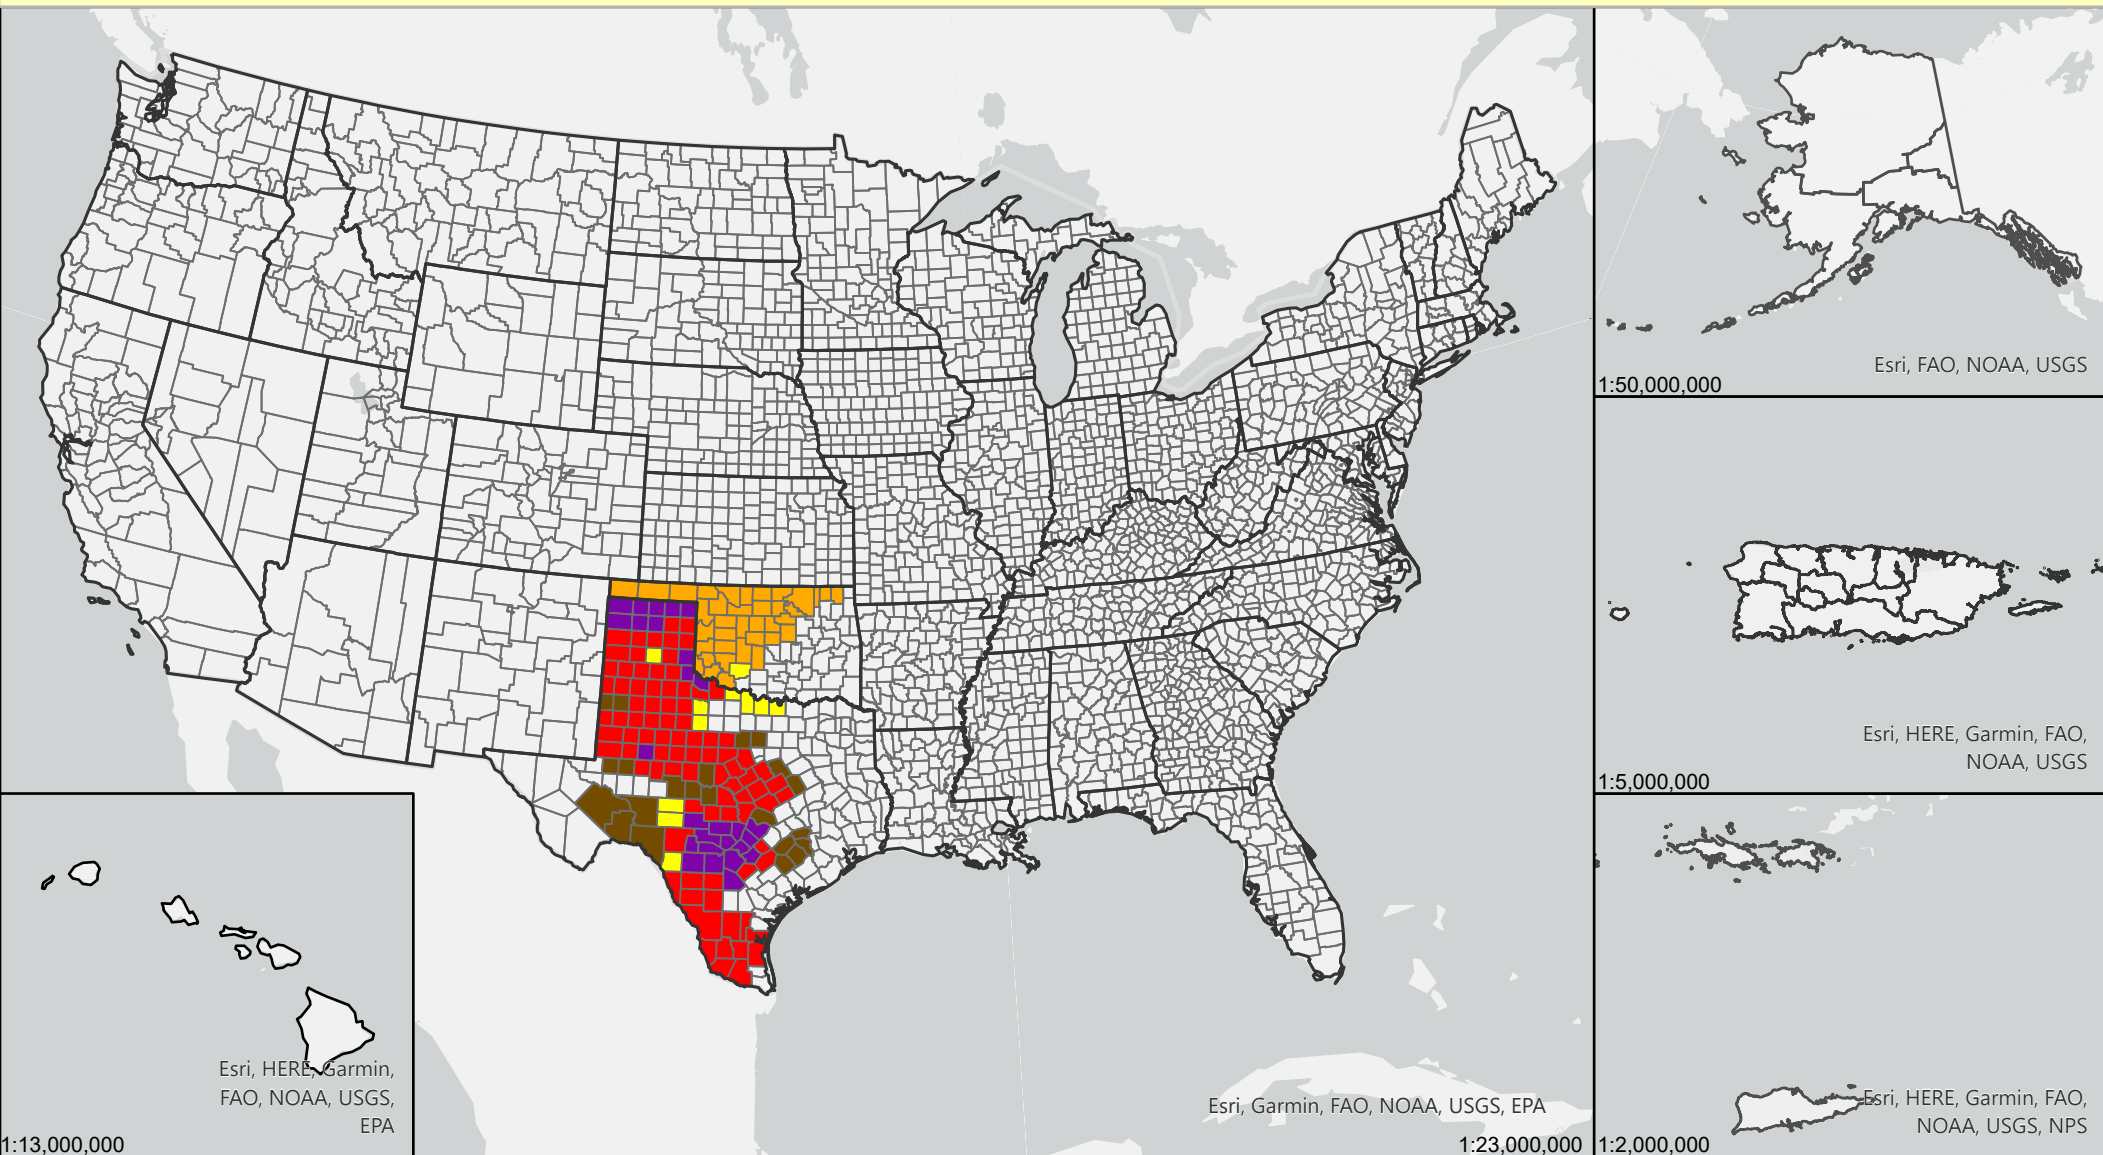

Livestock Forage Program

Short Season Spring Small Grains - 2023 Program Year

Eligible County Payment Months

- 1
- 2
- 3
- 4
- 5
- No Data