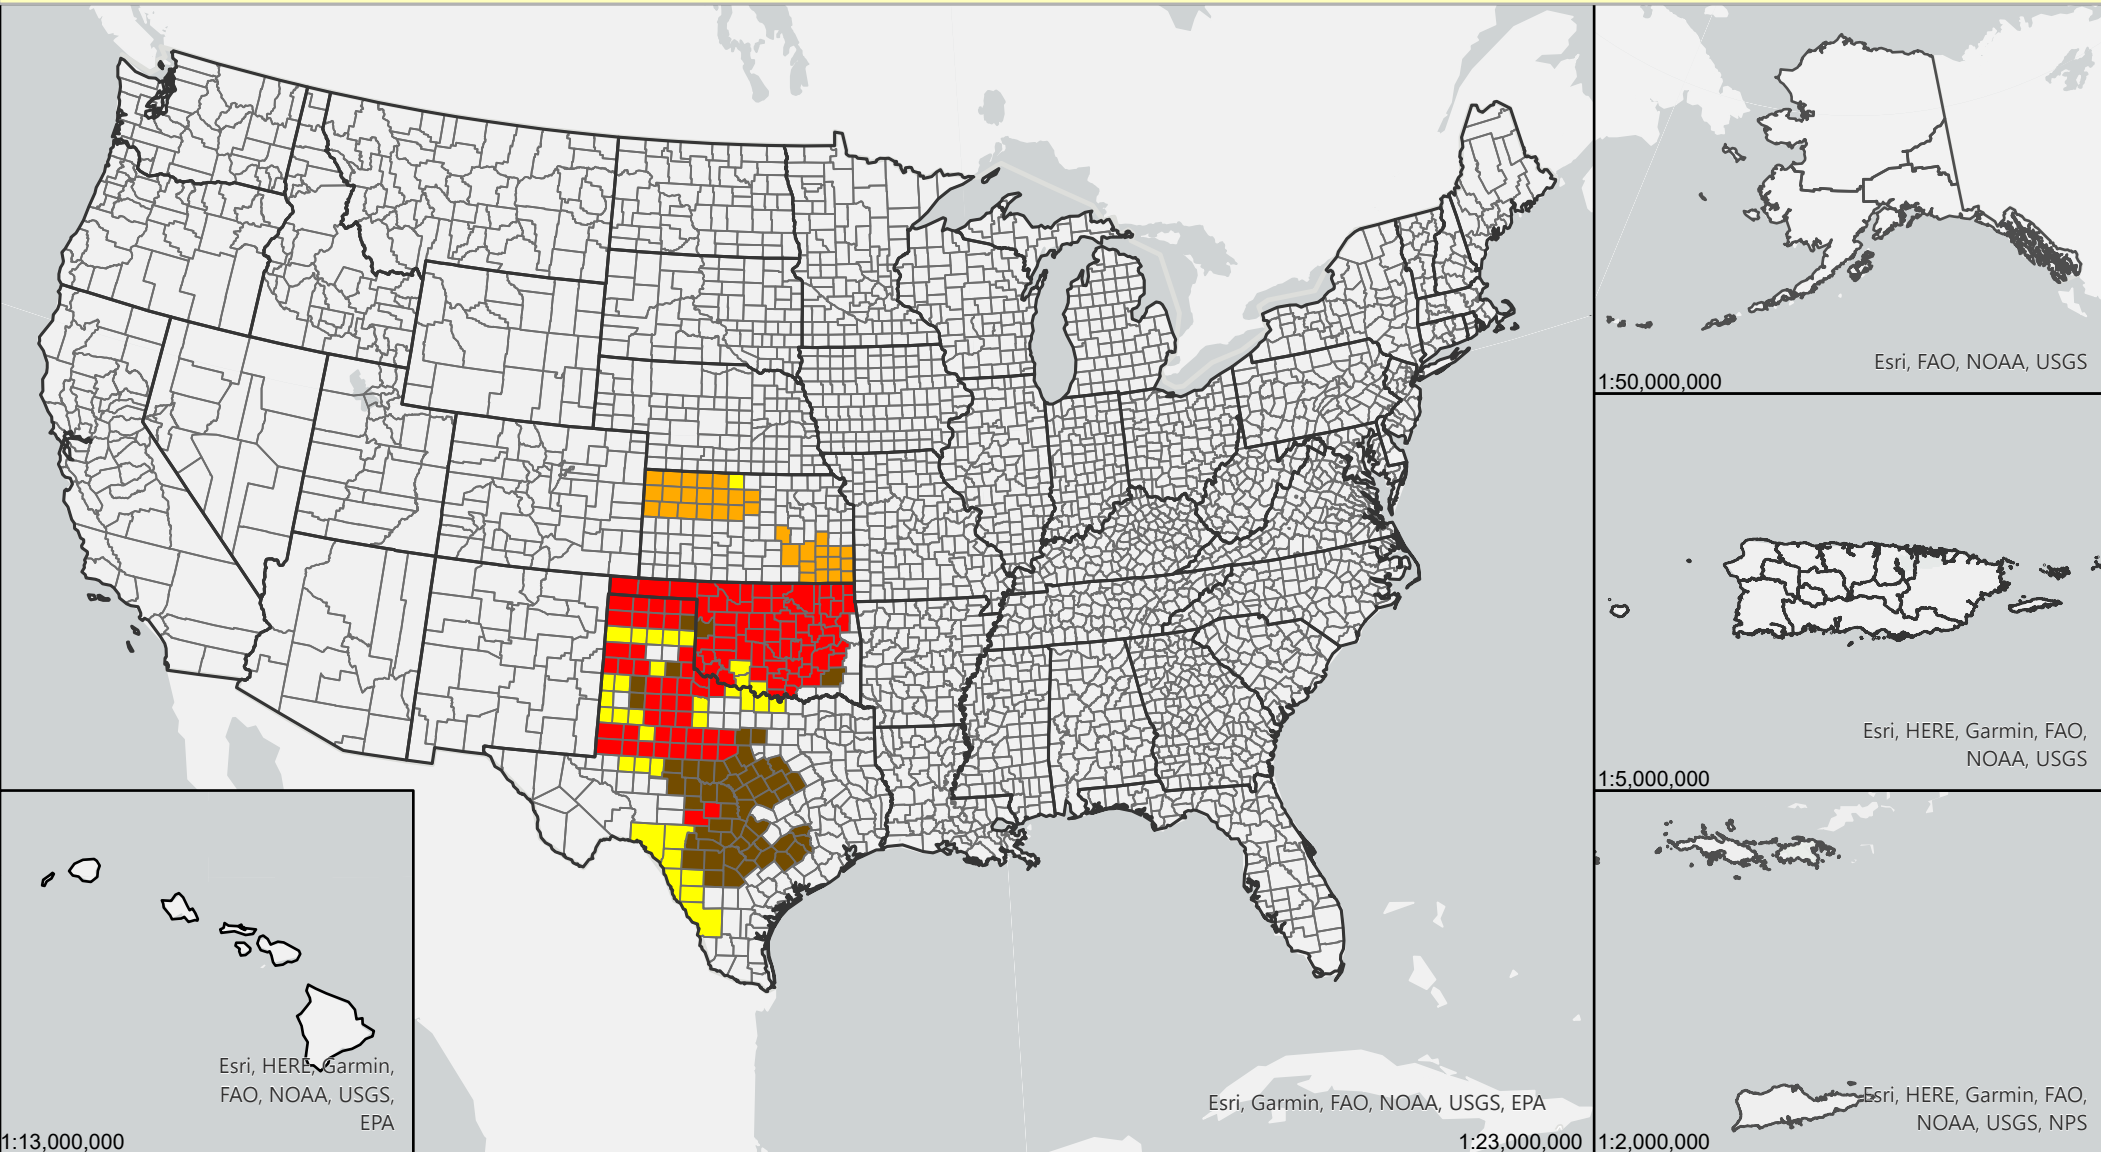

Livestock Forage Program

Short Season Fall Winter Small Grains - 2023 Program Year

Eligible County Payment Months

- 1
- 2
- 3
- 4
- 5
- No Data