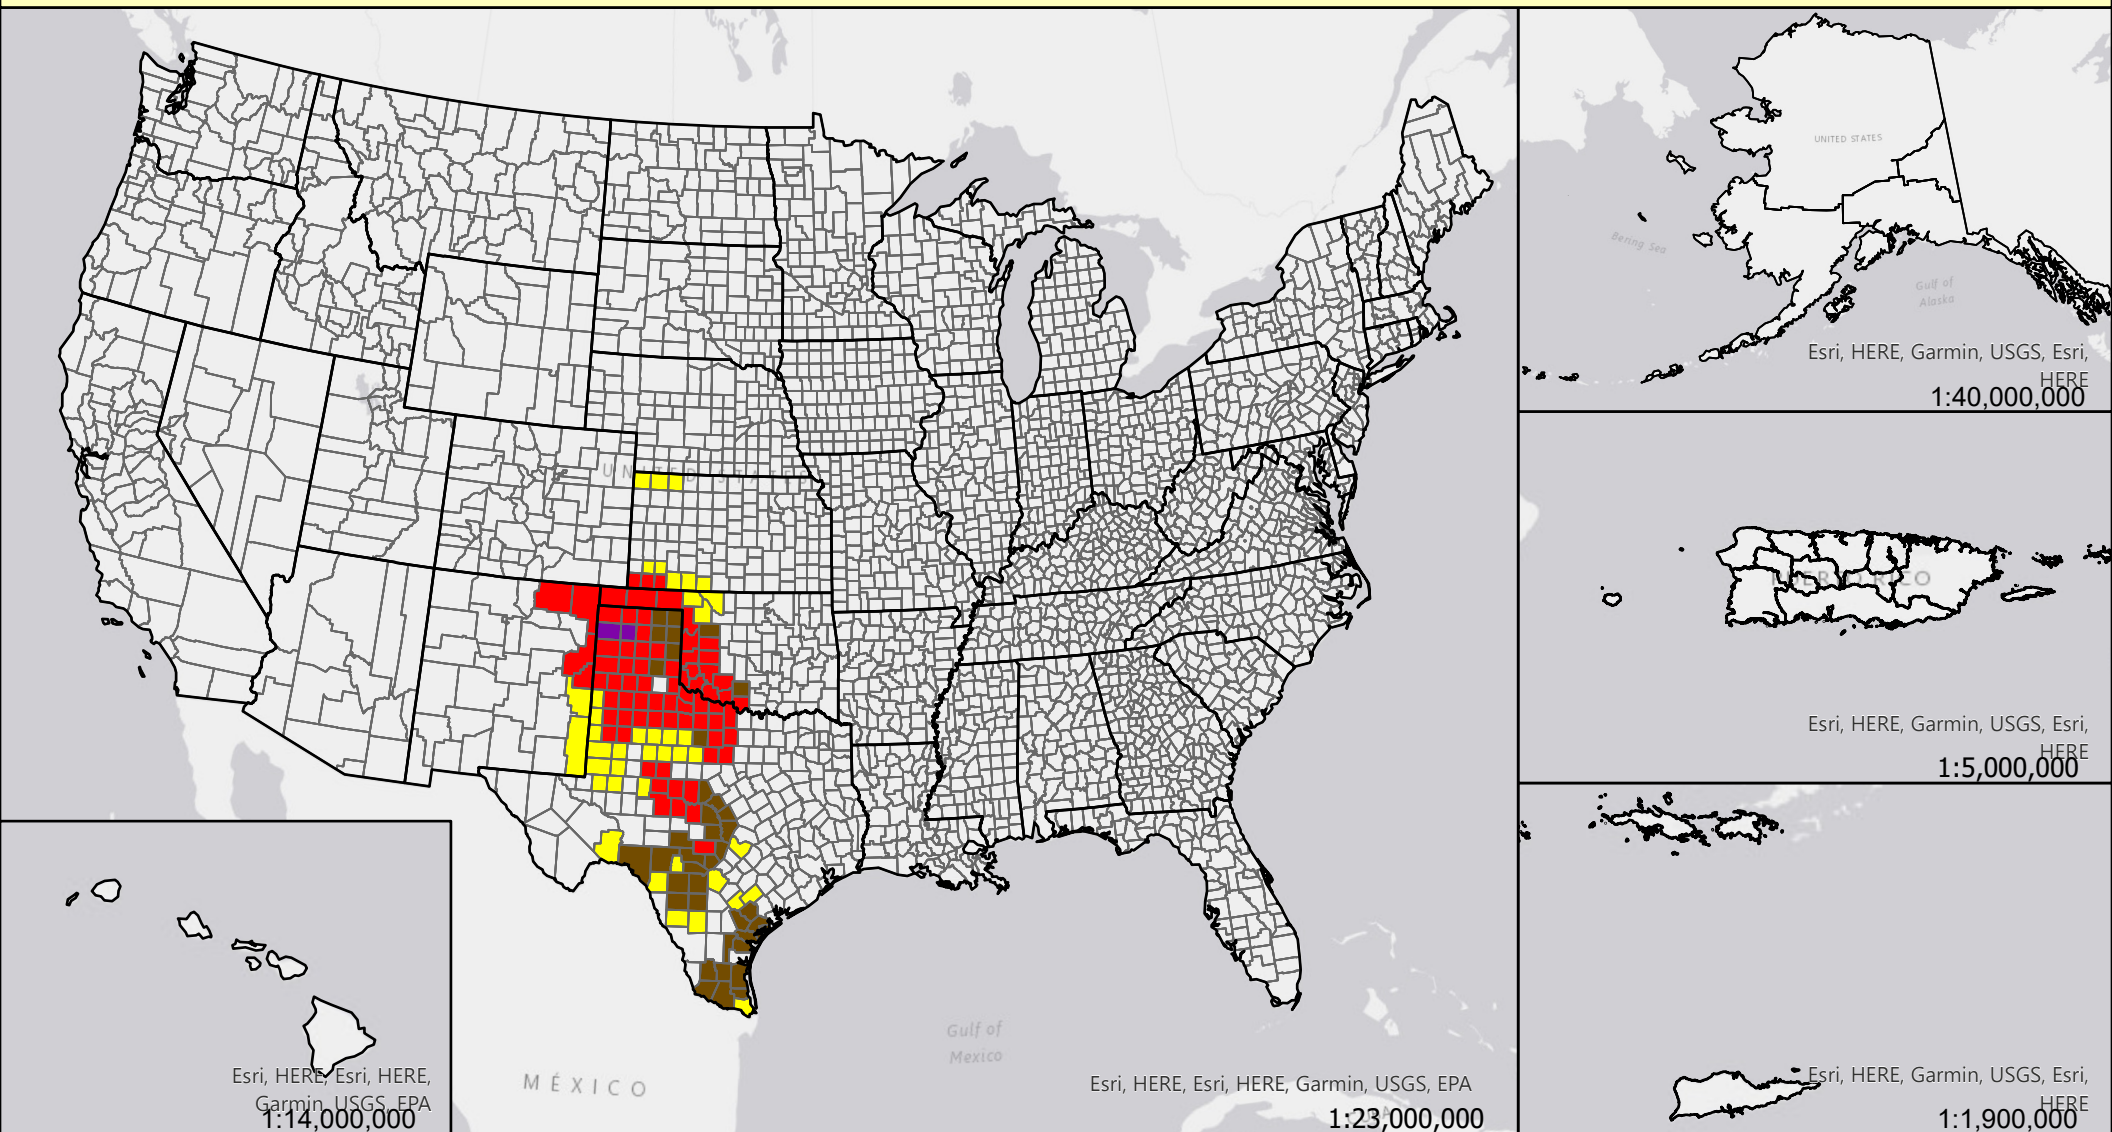

Livestock Forage Program Short Season Small Grains - 2014 Program Year

Eligible County Payment Months

Map Scales Vary
Data Update - 12-31-14