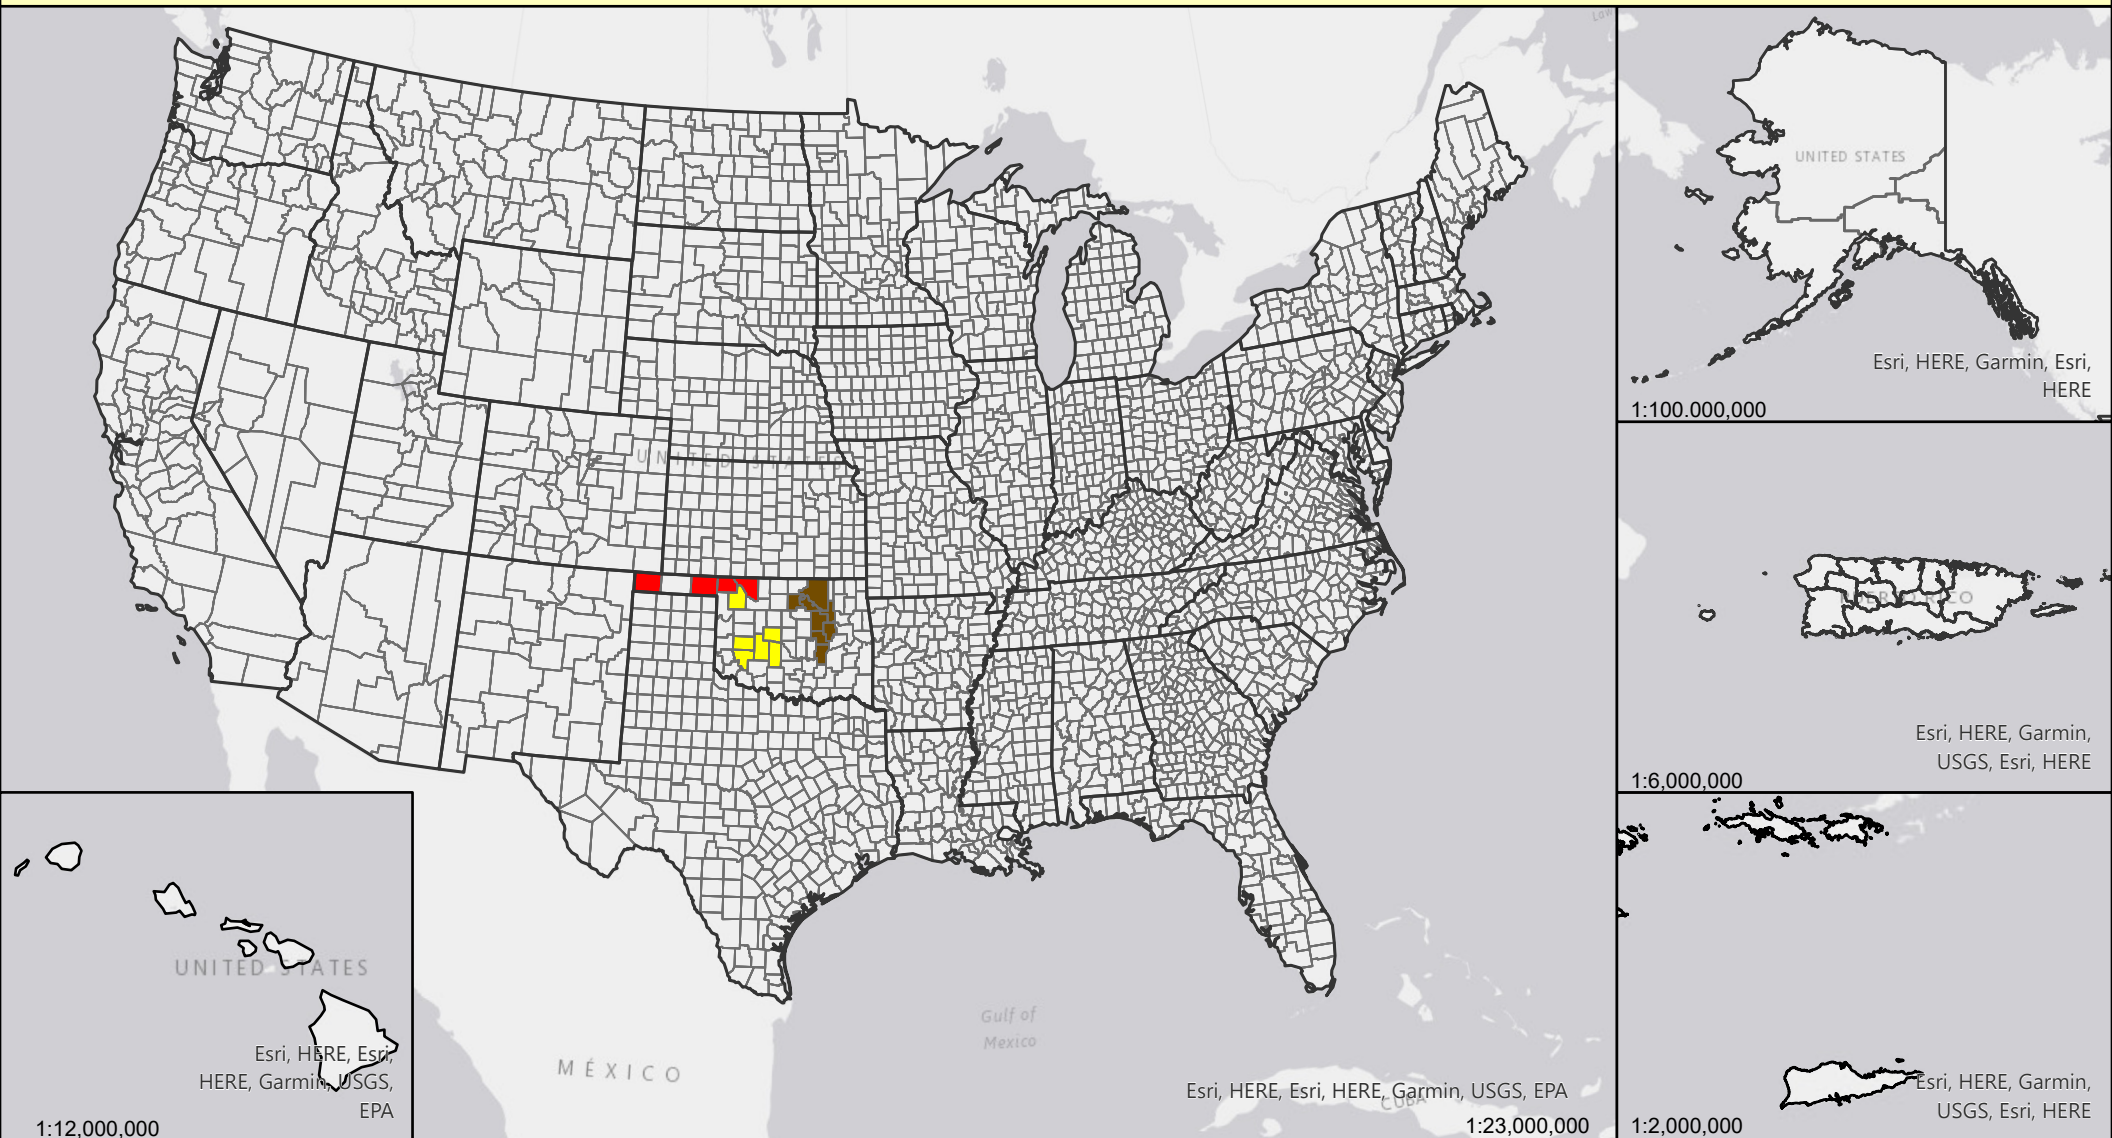

Livestock Forage Program Warm Season Improved - 2021 Program Year

Eligible County Payment Months

- 1
- 3
- 4
- No Data

Map Scales Vary
Data Update 04-07-22